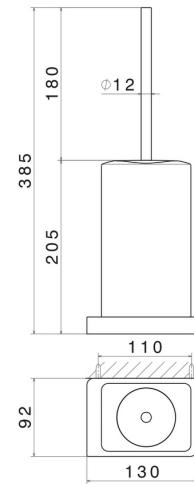

SQUARE ACCESSORIES

62915.59.066

Wall-mounted toilet brush holder with brush. White ceramic -
finish PVD Brushed steel

PVD Brushed steel

FEATURES

Material

Ceramic

Installation

Wall mounted

TECHNICAL DRAWING

SQUARE ACCESSORIES

62915.59.066

Wall-mounted toilet brush holder with brush. White ceramic - finish PVD Brushed steel

AVAILABLE FINISHES

59.066

PVD Brushed steel