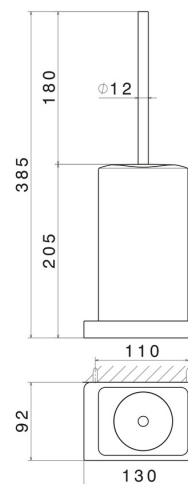

SQUARE ACCESSORIES

62915.59.097

Wall-mounted toilet brush holder with brush. White ceramic -
finish PVD Brushed Gold

PVD Brushed Gold

FEATURES

Material	Ceramic
Installation	Wall mounted

TECHNICAL DRAWING

SQUARE ACCESSORIES

62915.59.097

Wall-mounted toilet brush holder with brush. White ceramic - finish PVD Brushed Gold

AVAILABLE FINISHES

59.097

PVD Brushed Gold

01.014

finish Matt White

01.093