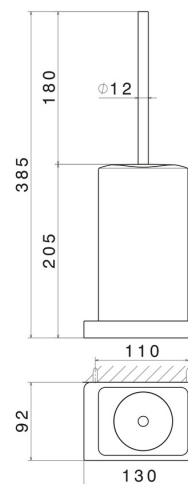

SQUARE ACCESSORIES

62915.61.020

Wall-mounted toilet brush holder with brush. White ceramic -
finish PVD Glossy Gold

PVD Glossy Gold

FEATURES

Material	Ceramic
Installation	Wall mounted

TECHNICAL DRAWING

SQUARE ACCESSORIES

62915.61.020

Wall-mounted toilet brush holder with brush. White ceramic - finish PVD Glossy Gold

AVAILABLE FINISHES

61.020

PVD Glossy Gold

01.014

finish Matt White

01.093