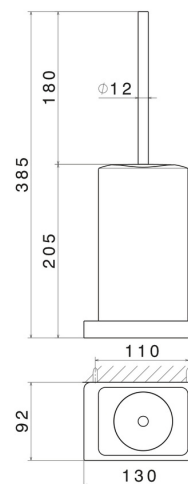

SQUARE ACCESSORIES

62915.M0.070

Wall-mounted toilet brush holder with brush. White ceramic -
finish Titanium Satin

Titanium Satin

FEATURES

Material
Installation

Ceramic
Wall mounted

TECHNICAL DRAWING

SQUARE ACCESSORIES

62915.M0.070

Wall-mounted toilet brush holder with brush. White ceramic - finish Titanium Satin

AVAILABLE FINISHES

M0.070

Titanium Satin

01.014

finish Matt White