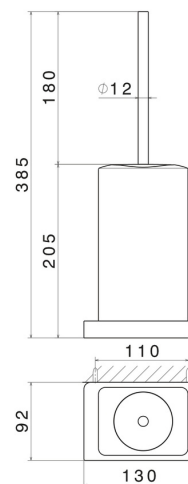

TECHNICAL DRAWING