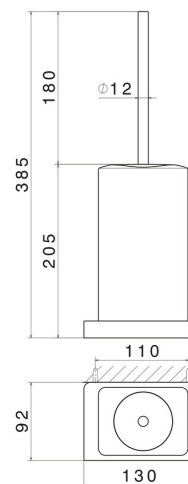

# SQUARE ACCESSORIES

**62915.M0.075**

Wall-mounted toilet brush holder with brush. White ceramic -  
finish Copper Glossy

## TECHNICAL DRAWING

---