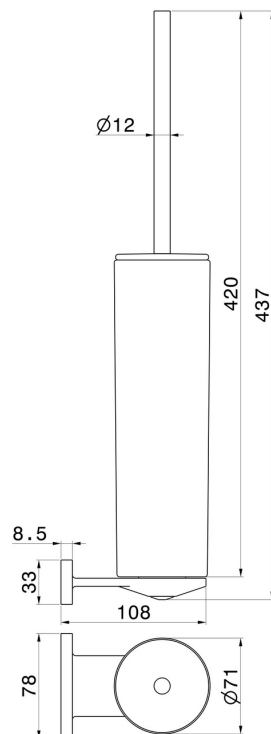

ROUND ACCESSORIES

67215.01.014

Wall-mounted toilet brush holder with brush. White ceramic -
finish Matt White

FEATURES

Material	Ceramic
Installation	Wall mounted

TECHNICAL DRAWING

ROUND ACCESSORIES

67215.01.014

Wall-mounted toilet brush holder with brush. White ceramic - finish Matt White

AVAILABLE FINISHES

01.014

Matt White

01.093

finish Matt Black

21.018

finish Chrome

47.083

finish Groove Bronze

58.061

finish PVD Copper Bronze

58.063

finish PVD Gun Metal

59.064

finish PVD Brushed Gun Metal