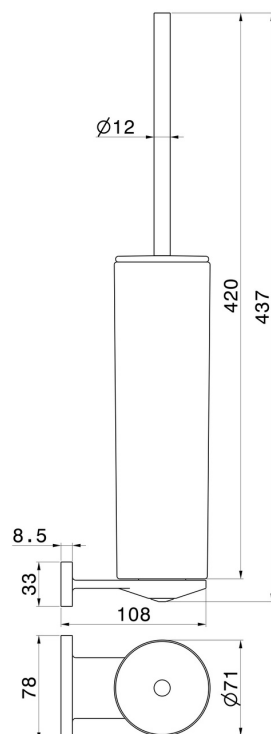

ROUND ACCESSORIES

67215.01.093

Wall-mounted toilet brush holder with brush. White ceramic -
finish Matt Black

FEATURES

Material	Ceramic
Installation	Wall mounted

TECHNICAL DRAWING

ROUND ACCESSORIES

67215.01.093

Wall-mounted toilet brush holder with brush. White ceramic - finish Matt Black

AVAILABLE FINISHES

01.093

Matt Black

01.014

finish Matt White

21.018

finish Chrome

47.083

finish Groove Bronze

58.061

finish PVD Copper Bronze

58.063

finish PVD Gun Metal

59.064

finish PVD Brushed Gun Metal