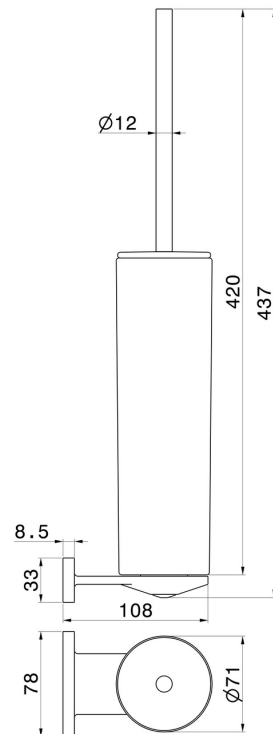

ROUND ACCESSORIES

67215.21.018

Wall-mounted toilet brush holder with brush. White ceramic -
finish Chrome

Chrome

FEATURES

Material	Ceramic
Installation	Wall mounted

TECHNICAL DRAWING

 **AR Preview**
try it in your home

More Details
on our [website](#)

ROUND ACCESSORIES

67215.21.018

Wall-mounted toilet brush holder with brush. White ceramic - finish Chrome

AVAILABLE FINISHES

21.018

Chrome

01.014