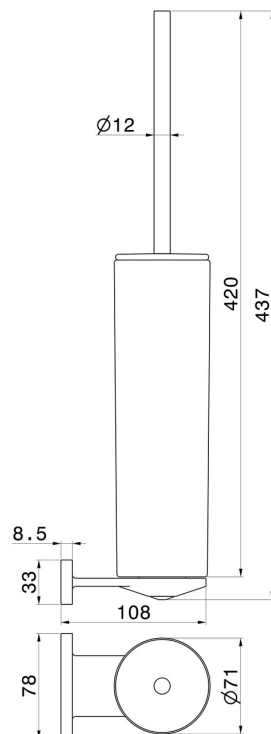

ROUND ACCESSORIES

67215.47.083

Wall-mounted toilet brush holder with brush. White ceramic -
finish Groove Bronze

Groove Bronze

FEATURES

Material	Ceramic
Installation	Wall mounted

TECHNICAL DRAWING

ROUND ACCESSORIES

67215.47.083

Wall-mounted toilet brush holder with brush. White ceramic - finish Groove Bronze

AVAILABLE FINISHES

47.083

Groove Bronze

01.014

finish Matt White

01.093