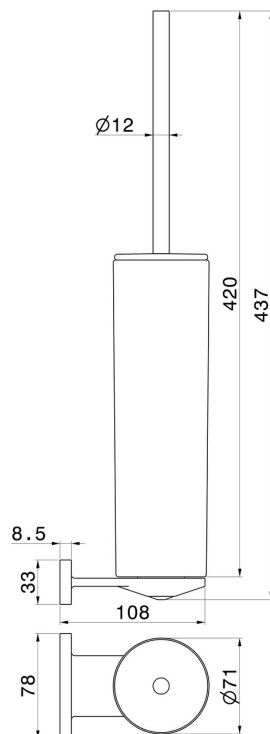

## ROUND ACCESSORIES

**67215.58.061**

Wall-mounted toilet brush holder with brush. White ceramic -  
finish PVD Copper Bronze

PVD Copper Bronze

### TECHNICAL DRAWING

---

## ROUND ACCESSORIES

**67215.58.061**

Wall-mounted toilet brush holder with brush. White ceramic - finish PVD Copper Bronze