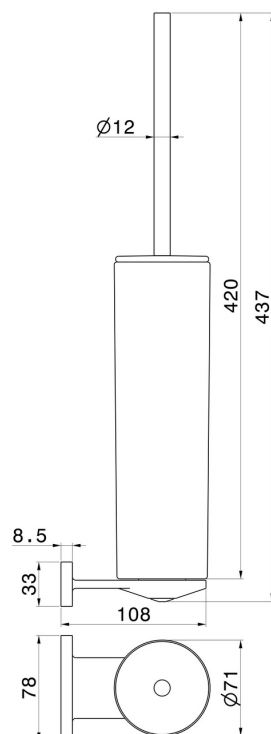

ROUND ACCESSORIES

67215.58.063

Wall-mounted toilet brush holder with brush. White ceramic -
finish PVD Gun Metal

PVD Gun Metal

FEATURES

Material	Ceramic
Installation	Wall mounted

TECHNICAL DRAWING

ROUND ACCESSORIES

67215.58.063

Wall-mounted toilet brush holder with brush. White ceramic - finish PVD Gun Metal

AVAILABLE FINISHES

58.063

PVD Gun Metal

01.014

finish Matt White

01.093