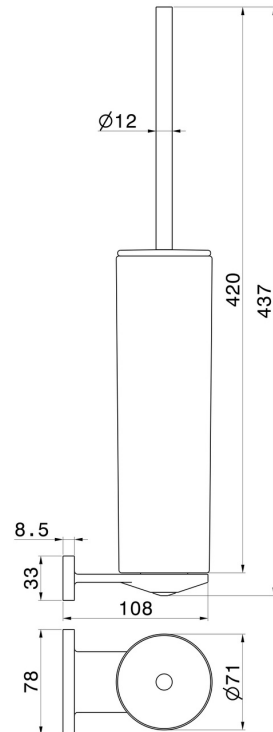

# ROUND ACCESSORIES

**67215.59.064**

Wall-mounted toilet brush holder with brush. White ceramic -  
finish PVD Brushed Gun Metal

PVD Brushed Gun Metal

## TECHNICAL DRAWING

## ROUND ACCESSORIES

**67215.59.064**

Wall-mounted toilet brush holder with brush. White ceramic - finish PVD Brushed Gun Metal