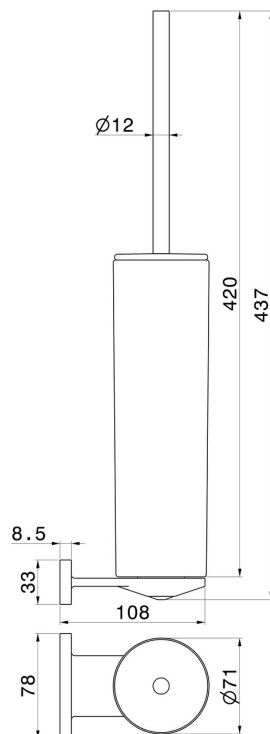

## ROUND ACCESSORIES

**67215.59.066**

Wall-mounted toilet brush holder with brush. White ceramic -  
finish PVD Brushed steel

PVD Brushed steel

### TECHNICAL DRAWING

## ROUND ACCESSORIES

**67215.59.066**

Wall-mounted toilet brush holder with brush. White ceramic - finish PVD Brushed steel