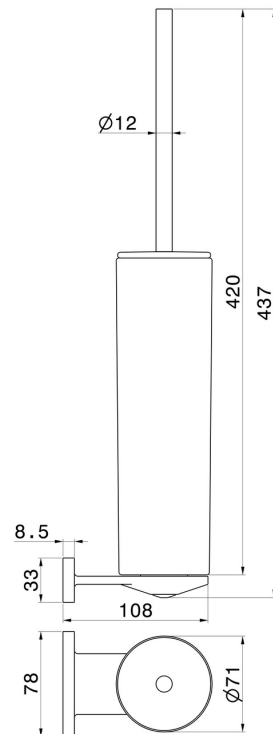

# ROUND ACCESSORIES

**67215.59.067**

Wall-mounted toilet brush holder with brush. White ceramic -  
finish PVD Brushed Copper Bronze

PVD Brushed Copper Bronze

## TECHNICAL DRAWING

## ROUND ACCESSORIES

**67215.59.067**

Wall-mounted toilet brush holder with brush. White ceramic - finish PVD Brushed Copper Bronze