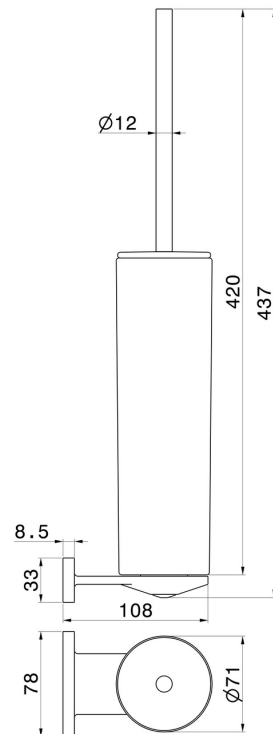

ROUND ACCESSORIES

67215.59.097

Wall-mounted toilet brush holder with brush. White ceramic -
finish PVD Brushed Gold

PVD Brushed Gold

FEATURES

Material	Ceramic
Installation	Wall mounted

TECHNICAL DRAWING

ROUND ACCESSORIES

67215.59.097

Wall-mounted toilet brush holder with brush. White ceramic - finish PVD Brushed Gold

AVAILABLE FINISHES

59.097

PVD Brushed Gold

01.014

finish Matt White

01.093

finish Matt Black

21.018

finish Chrome

47.083

finish Groove Bronze

58.061

finish PVD Copper Bronze

58.063