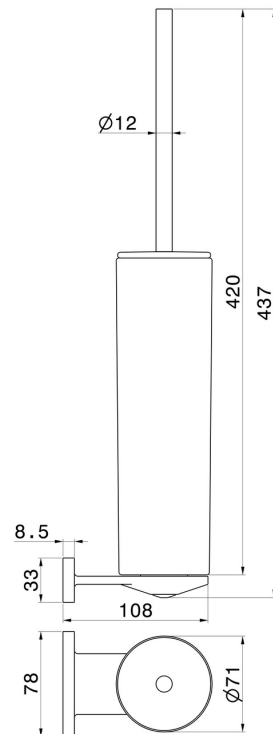

ROUND ACCESSORIES

67215.59.098

Wall-mounted toilet brush holder with brush. White ceramic -
finish PVD Brushed Pale Gold

PVD Brushed Pale Gold

FEATURES

Material	Ceramic
Installation	Wall mounted

TECHNICAL DRAWING

ROUND ACCESSORIES

67215.59.098

Wall-mounted toilet brush holder with brush. White ceramic - finish PVD Brushed Pale Gold

AVAILABLE FINISHES

59.098

PVD Brushed Pale Gold

01.014

finish Matt White