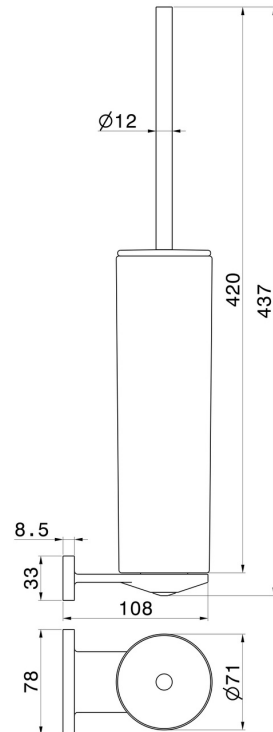

# ROUND ACCESSORIES

**67215.61.020**

Wall-mounted toilet brush holder with brush. White ceramic -  
finish PVD Glossy Gold

PVD Glossy Gold

## TECHNICAL DRAWING

## ROUND ACCESSORIES

**67215.61.020**

Wall-mounted toilet brush holder with brush. White ceramic - finish PVD Glossy Gold