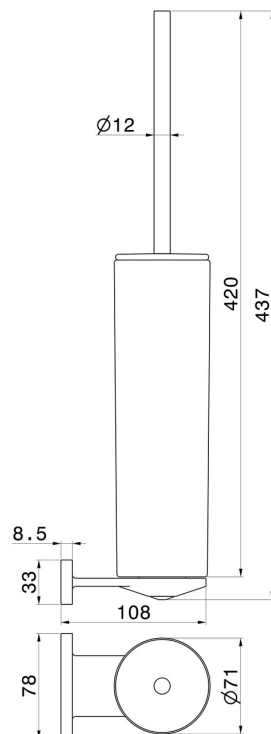

ROUND ACCESSORIES

67215.M0.070

Wall-mounted toilet brush holder with brush. White ceramic -
finish Titanium Satin

Titanium Satin

FEATURES

Material	Ceramic
Installation	Wall mounted

TECHNICAL DRAWING

ROUND ACCESSORIES

67215.M0.070

Wall-mounted toilet brush holder with brush. White ceramic - finish Titanium Satin

AVAILABLE FINISHES

M0.070

Titanium Satin

01.014

finish Matt White

01.093