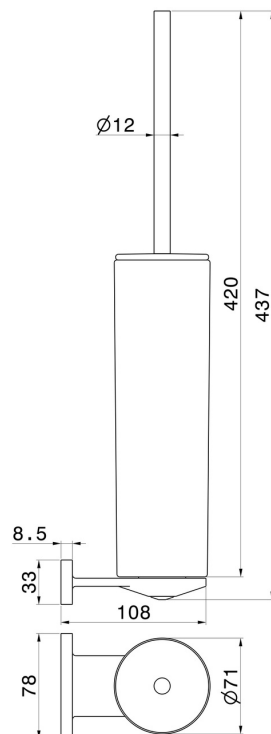

ROUND ACCESSORIES

67215.M0.072

Wall-mounted toilet brush holder with brush. White ceramic -
finish Copper Satin

Copper Satin

FEATURES

Material
Installation

Ceramic
Wall mounted

TECHNICAL DRAWING

ROUND ACCESSORIES

67215.M0.072

Wall-mounted toilet brush holder with brush. White ceramic - finish Copper Satin

AVAILABLE FINISHES

M0.072

Copper Satin

01.014

finish Matt White