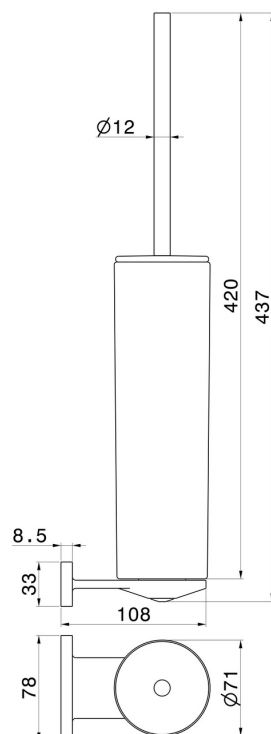

ROUND ACCESSORIES

67215.M0.075

Wall-mounted toilet brush holder with brush. White ceramic -
finish Copper Glossy

Copper Glossy

FEATURES

Material	Ceramic
Installation	Wall mounted

TECHNICAL DRAWING

ROUND ACCESSORIES

67215.M0.075

Wall-mounted toilet brush holder with brush. White ceramic - finish Copper Glossy

AVAILABLE FINISHES

M0.075

Copper Glossy

01.014

finish Matt White

01.093

finish Matt Black

21.018

finish Chrome

47.083

finish Groove Bronze

58.061

finish PVD Copper Bronze

58.063