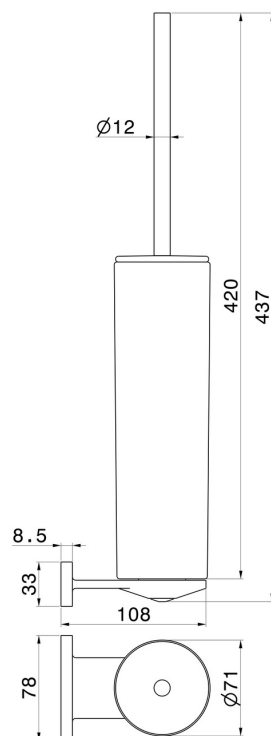

ROUND ACCESSORIES

67215.M0.077

Wall-mounted toilet brush holder with brush. White ceramic -
finish Carbon Satin

Carbon Satin

FEATURES

Material	Ceramic
Installation	Wall mounted

TECHNICAL DRAWING

ROUND ACCESSORIES

67215.M0.077

Wall-mounted toilet brush holder with brush. White ceramic - finish Carbon Satin

AVAILABLE FINISHES

M0.077

Carbon Satin

01.014

finish Matt White

01.093