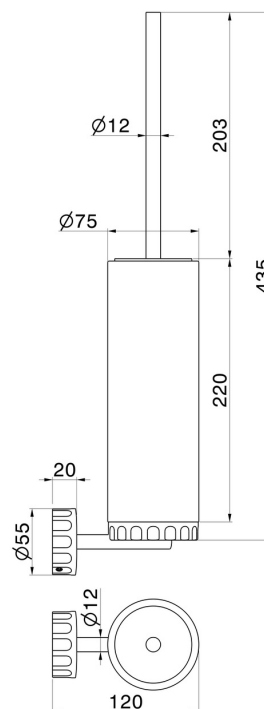

# IONIKA ALLURE ACCESORIES

73715.01.014

Wall-mounted toilet brush holder with brush. White marble -  
finish Matt White

## TECHNICAL DRAWING