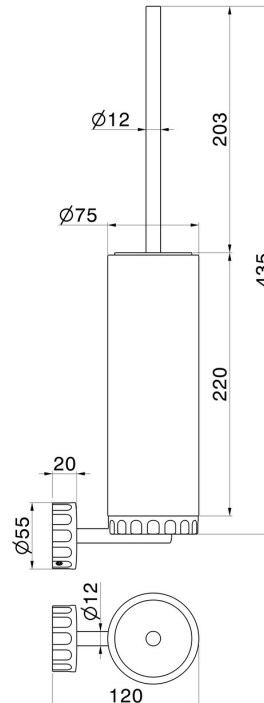

IONIKA ALLURE ACCESORIES

73715.01.093

Wall-mounted toilet brush holder with brush. White marble -
finish Matt Black

FEATURES

Material	Marble
Installation	Wall mounted

TECHNICAL DRAWING

IONIKA ALLURE ACCESORIES

73715.01.093

Wall-mounted toilet brush holder with brush. White marble - finish Matt Black

AVAILABLE FINISHES

01.093

Matt Black

01.014

finish Matt White

21.018