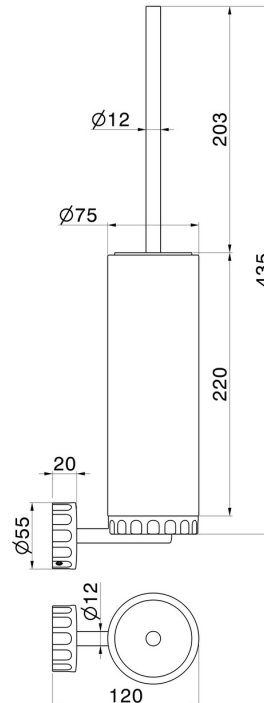

IONIKA ALLURE ACCESORIES

73715.21.018

Wall-mounted toilet brush holder with brush. White marble -
finish Chrome

FEATURES

Material	Marble
Installation	Wall mounted

TECHNICAL DRAWING

IONIKA ALLURE ACCESORIES

73715.21.018

Wall-mounted toilet brush holder with brush. White marble - finish Chrome

AVAILABLE FINISHES

21.018

Chrome

01.014

finish Matt White

01.093

finish Matt Black

59.064

finish PVD Brushed Gun Metal

59.066

finish PVD Brushed steel

59.067

finish PVD Brushed Copper Bronze

59.098

finish PVD Brushed Pale Gold