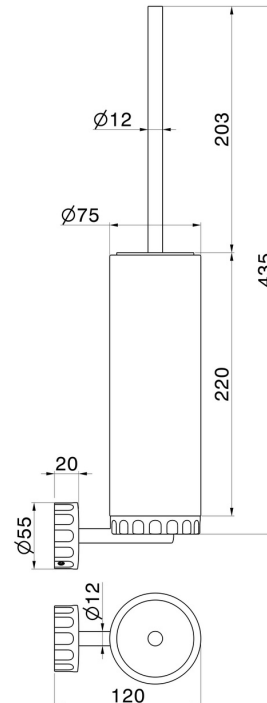

# IONIKA ALLURE ACCESORIES

73715.59.064

Wall-mounted toilet brush holder with brush. White marble -  
finish PVD Brushed Gun Metal

PVD Brushed Gun Metal

## TECHNICAL DRAWING