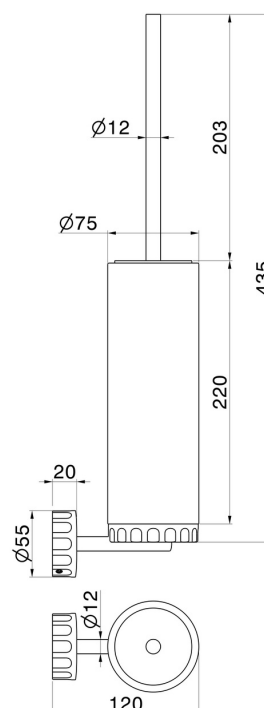

IONIKA ALLURE ACCESORIES

73715.59.066

Wall-mounted toilet brush holder with brush. White marble -
finish PVD Brushed steel

PVD Brushed steel

FEATURES

Material	Marble
Installation	Wall mounted

TECHNICAL DRAWING

IONIKA ALLURE ACCESORIES

73715.59.066

Wall-mounted toilet brush holder with brush. White marble - finish PVD Brushed steel

AVAILABLE FINISHES

59.066

PVD Brushed steel

01.014

finish Matt White