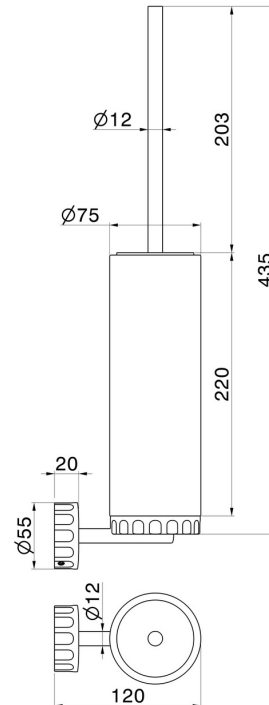

IONIKA ALLURE ACCESORIES

73715.59.067

Wall-mounted toilet brush holder with brush. White marble -
finish PVD Brushed Copper Bronze

PVD Brushed Copper Bronze

FEATURES

Material	Marble
Installation	Wall mounted

TECHNICAL DRAWING

IONIKA ALLURE ACCESORIES

73715.59.067

Wall-mounted toilet brush holder with brush. White marble - finish PVD Brushed Copper Bronze

AVAILABLE FINISHES

59.067

PVD Brushed Copper Bronze

01.014