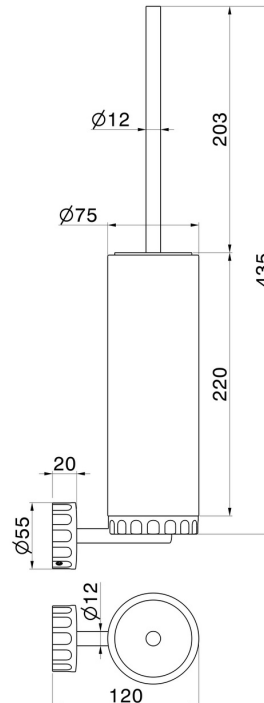

# IONIKA ALLURE ACCESORIES

73715.59.098

Wall-mounted toilet brush holder with brush. White marble -  
finish PVD Brushed Pale Gold

PVD Brushed Pale Gold

## TECHNICAL DRAWING