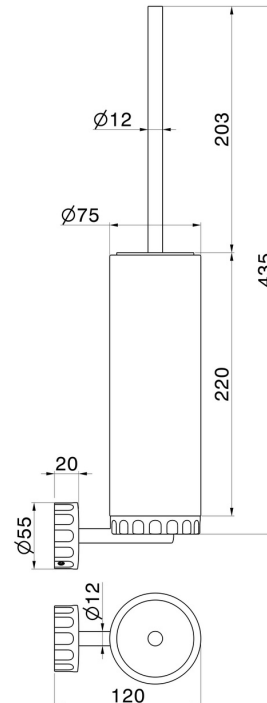

# IONIKA ALLURE ACCESORIES

73715.61.020

Wall-mounted toilet brush holder with brush. White marble -  
finish PVD Glossy Gold

PVD Glossy Gold

## TECHNICAL DRAWING