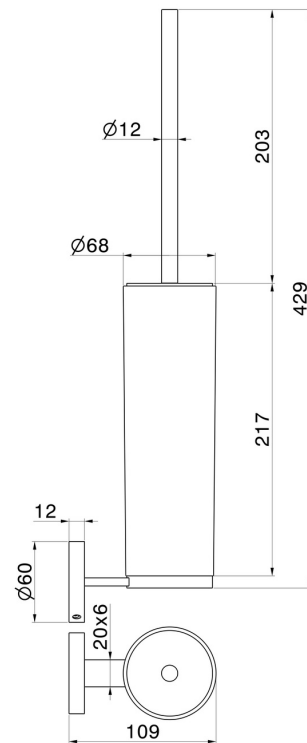

X-STEEL ACCESSORIES

73215X.50.050

Wall-mounted toilet brush holder with brush. White resin - finish
Stainless Steel

FEATURES

Material	Resin
Installation	Wall mounted

TECHNICAL DRAWING

X-STEEL ACCESSORIES

73215X.50.050

Wall-mounted toilet brush holder with brush. White resin - finish Stainless Steel

AVAILABLE FINISHES

50.050

Stainless Steel

59.064

finish PVD Brushed Gun Metal

59.067

finish PVD Brushed Copper Bronze