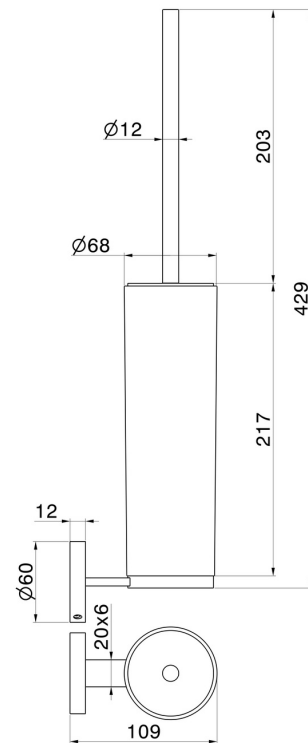

X-STEEL ACCESSORIES

73215X.59.064

Wall-mounted toilet brush holder with brush. White resin - finish
PVD Brushed Gun Metal

PVD Brushed Gun Metal

FEATURES

Material	Resin
Installation	Wall mounted

TECHNICAL DRAWING

X-STEEL ACCESSORIES

73215X.59.064

Wall-mounted toilet brush holder with brush. White resin - finish PVD Brushed Gun Metal

AVAILABLE FINISHES

59.064

PVD Brushed Gun Metal

50.050

finish Stainless Steel