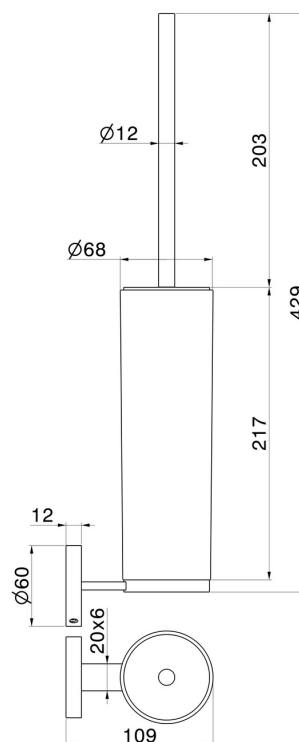

X-STEEL ACCESSORIES

73215X.59.097

Wall-mounted toilet brush holder with brush. White resin - finish
PVD Brushed Gold

PVD Brushed Gold

FEATURES

Material	Resin
Installation	Wall mounted

TECHNICAL DRAWING

X-STEEL ACCESSORIES

73215X.59.097

Wall-mounted toilet brush holder with brush. White resin - finish PVD Brushed Gold

AVAILABLE FINISHES

59.097

PVD Brushed Gold

50.050

finish Stainless Steel

59.064