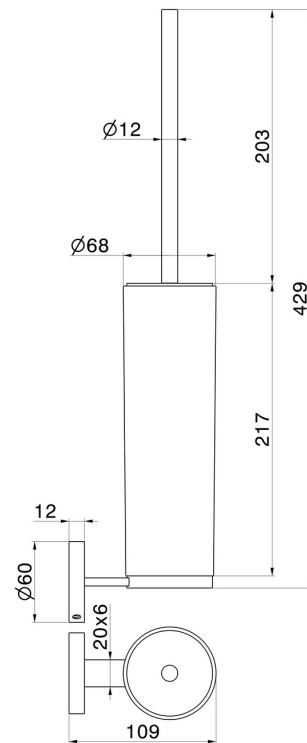

X-STEEL ACCESSORIES

73215X.59.098

Wall-mounted toilet brush holder with brush. White resin - finish
PVD Brushed Pale Gold

PVD Brushed Pale Gold

FEATURES

Material

Resin

Installation

Wall mounted

TECHNICAL DRAWING

X-STEEL ACCESSORIES

73215X.59.098

Wall-mounted toilet brush holder with brush. White resin - finish PVD Brushed Pale Gold

AVAILABLE FINISHES

59.098

PVD Brushed Pale Gold