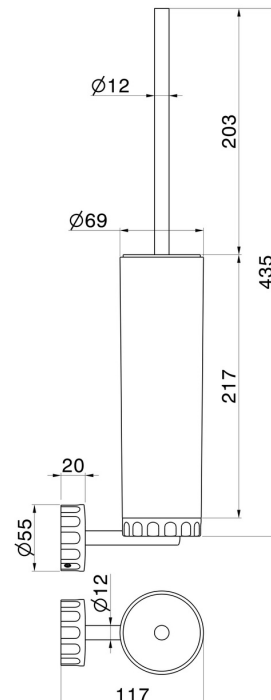

IONIKA ACCESSORIES

73515.01.014

Wall-mounted toilet brush holder with brush. White resin - finish
Matt White

FEATURES

Material	Resin
Installation	Wall mounted

TECHNICAL DRAWING

IONIKA ACCESSORIES

73515.01.014

Wall-mounted toilet brush holder with brush. White resin - finish Matt White

AVAILABLE FINISHES

01.014

Matt White

01.093

finish Matt Black

21.018

finish Chrome