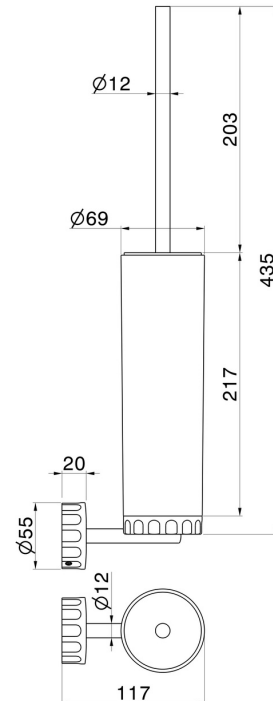

IONIKA ACCESSORIES

73515.01.093

Wall-mounted toilet brush holder with brush. White resin - finish
Matt Black

FEATURES

Material	Resin
Installation	Wall mounted

TECHNICAL DRAWING

IONIKA ACCESSORIES

73515.01.093

Wall-mounted toilet brush holder with brush. White resin - finish Matt Black

AVAILABLE FINISHES

01.093

Matt Black

01.014

finish Matt White

21.018

finish Chrome

59.064

finish PVD Brushed Gun Metal

59.066

finish PVD Brushed steel

59.067

finish PVD Brushed Copper Bronze

59.098

finish PVD Brushed Pale Gold