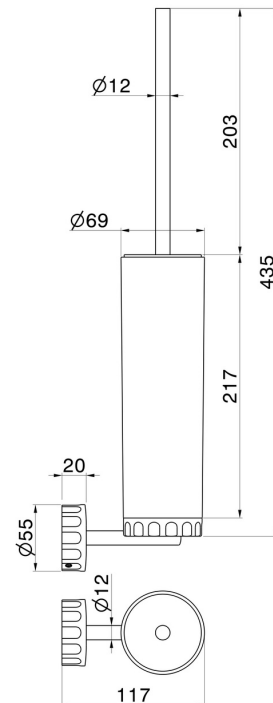

IONIKA ACCESSORIES

73515.21.018

Wall-mounted toilet brush holder with brush. White resin - finish Chrome

FEATURES

Material	Resin
Installation	Wall mounted

TECHNICAL DRAWING

IONIKA ACCESSORIES

73515.21.018

Wall-mounted toilet brush holder with brush. White resin - finish Chrome

AVAILABLE FINISHES

21.018

Chrome

01.014

finish Matt White

01.093

finish Matt Black

59.064

finish PVD Brushed Gun Metal

59.066

finish PVD Brushed steel

59.067

finish PVD Brushed Copper Bronze

59.098

finish PVD Brushed Pale Gold