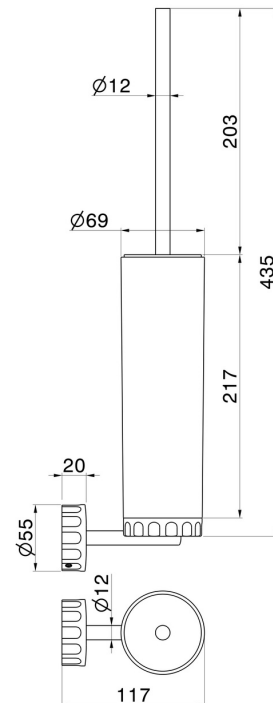

IONIKA ACCESSORIES

73515.59.064

Wall-mounted toilet brush holder with brush. White resin - finish
PVD Brushed Gun Metal

PVD Brushed Gun Metal

FEATURES

Material

Resin

Installation

Wall mounted

TECHNICAL DRAWING

IONIKA ACCESSORIES

73515.59.064

Wall-mounted toilet brush holder with brush. White resin - finish PVD Brushed Gun Metal

AVAILABLE FINISHES

59.064

PVD Brushed Gun Metal