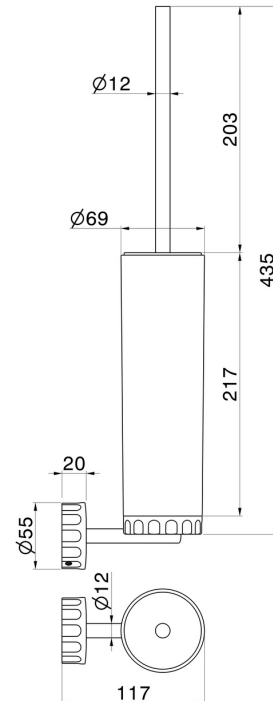

IONIKA ACCESSORIES

73515.59.066

Wall-mounted toilet brush holder with brush. White resin - finish
PVD Brushed steel

PVD Brushed steel

FEATURES

Material

Resin

Installation

Wall mounted

TECHNICAL DRAWING

IONIKA ACCESSORIES

73515.59.066

Wall-mounted toilet brush holder with brush. White resin - finish PVD Brushed steel

AVAILABLE FINISHES

59.066

PVD Brushed steel