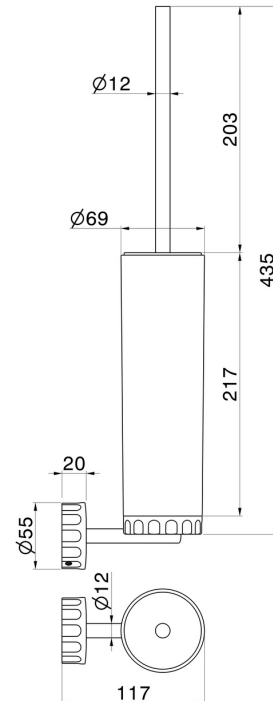

# IONIKA ACCESSORIES

73515.59.067

Wall-mounted toilet brush holder with brush. White resin - finish  
PVD Brushed Copper Bronze

PVD Brushed Copper Bronze

## FEATURES

Material

Resin

Installation

Wall mounted

## TECHNICAL DRAWING