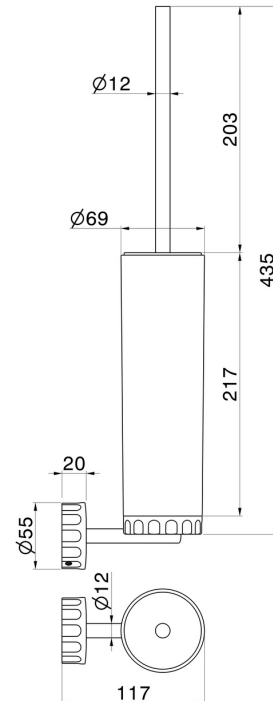

IONIKA ACCESSORIES

73515.59.098

Wall-mounted toilet brush holder with brush. White resin - finish
PVD Brushed Pale Gold

PVD Brushed Pale Gold

FEATURES

Material

Resin

Installation

Wall mounted

TECHNICAL DRAWING

IONIKA ACCESSORIES

73515.59.098

Wall-mounted toilet brush holder with brush. White resin - finish PVD Brushed Pale Gold

AVAILABLE FINISHES

59.098

PVD Brushed Pale Gold