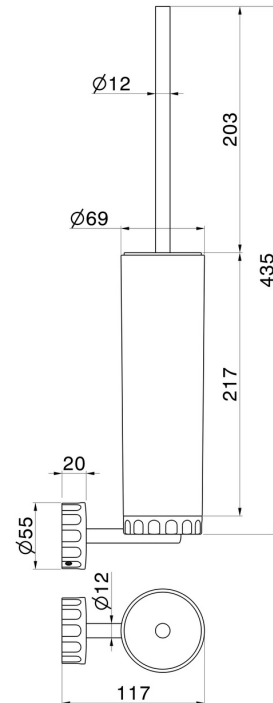

IONIKA ACCESSORIES

73515.61.020

Wall-mounted toilet brush holder with brush. White resin - finish
PVD Glossy Gold

PVD Glossy Gold

FEATURES

Material

Resin

Installation

Wall mounted

TECHNICAL DRAWING

IONIKA ACCESSORIES

73515.61.020

Wall-mounted toilet brush holder with brush. White resin - finish PVD Glossy Gold

AVAILABLE FINISHES

61.020

PVD Glossy Gold

59.066

finish PVD Brushed steel

59.067

finish PVD Brushed Copper Bronze

59.098

finish PVD Brushed Pale Gold