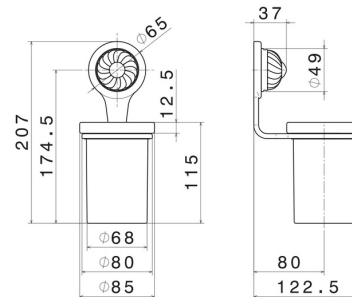

TECHNICAL DRAWING