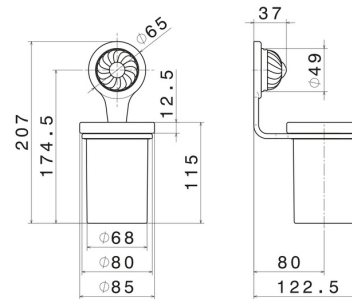

# DELUXE ACCESSORIES

68205.66.019

Wall-mounted tumbler holder - finish Gold

## FEATURES

Material **Ceramic**  
Installation **Wall mounted**

## TECHNICAL DRAWING

**DELUXE ACCESSORIES**

**68205.66.019**

Wall-mounted tumbler holder - finish Gold

**AVAILABLE FINISHES**

---

**66.019**

Gold