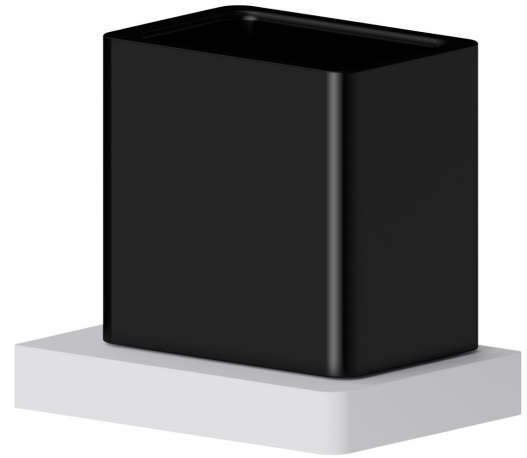

SQUARE ACCESSORIES

62906.01.014

Wall-mounted tumbler holder. Black ceramic - finish Matt White

FEATURES

Material	Ceramic
Installation	Wall mounted

TECHNICAL DRAWING

SQUARE ACCESSORIES

62906.01.014

Wall-mounted tumbler holder. Black ceramic - finish Matt White

AVAILABLE FINISHES

01.014

Matt White

01.093

finish Matt Black

21.018

finish Chrome