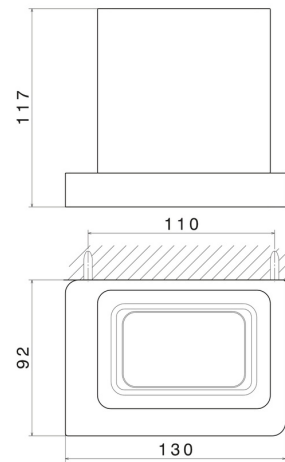

SQUARE ACCESSORIES

62906.01.014

Wall-mounted tumbler holder. Black ceramic - finish Matt White

FEATURES

Material	Ceramic
Installation	Wall mounted

TECHNICAL DRAWING

SQUARE ACCESSORIES

62906.01.014