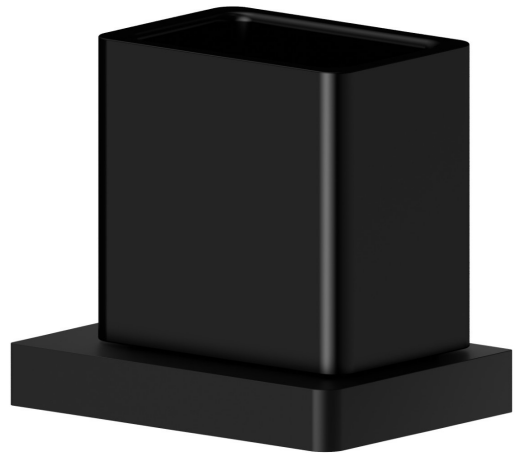

SQUARE ACCESSORIES

62906.01.093

Wall-mounted tumbler holder. Black ceramic - finish Matt Black

FEATURES

Material	Ceramic
Installation	Wall mounted

TECHNICAL DRAWING

SQUARE ACCESSORIES

62906.01.093

Wall-mounted tumbler holder. Black ceramic - finish Matt Black

AVAILABLE FINISHES

01.093

Matt Black

01.014

finish Matt White

21.018

finish Chrome