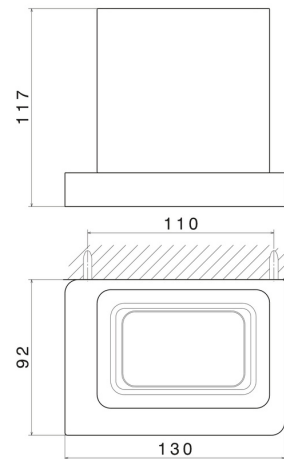

SQUARE ACCESSORIES

62906.01.093

Wall-mounted tumbler holder. Black ceramic - finish Matt Black

FEATURES

Material	Ceramic
Installation	Wall mounted

TECHNICAL DRAWING

SQUARE ACCESSORIES

62906.01.093