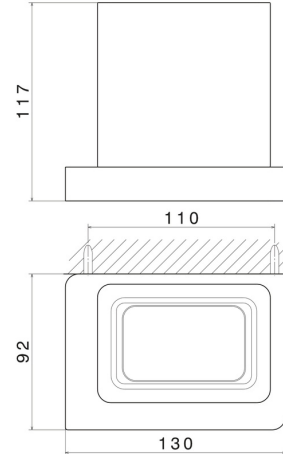

SQUARE ACCESSORIES

62906.21.018

Wall-mounted tumbler holder. Black ceramic - finish Chrome

Chrome

FEATURES

Material
Installation

Ceramic
Wall mounted

TECHNICAL DRAWING

SQUARE ACCESSORIES

62906.21.018

Wall-mounted tumbler holder. Black ceramic - finish Chrome

AVAILABLE FINISHES

21.018

Chrome

01.014

finish Matt White