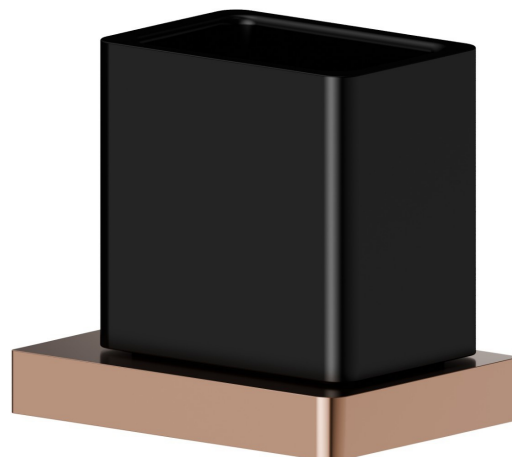

SQUARE ACCESSORIES

62906.58.061

Wall-mounted tumbler holder. Black ceramic - finish PVD
Copper Bronze

PVD Copper Bronze

FEATURES

Material
Installation

Ceramic
Wall mounted

TECHNICAL DRAWING

SQUARE ACCESSORIES

62906.58.061

Wall-mounted tumbler holder. Black ceramic - finish PVD Copper Bronze

AVAILABLE FINISHES

58.061

PVD Copper Bronze

01.014

finish Matt White