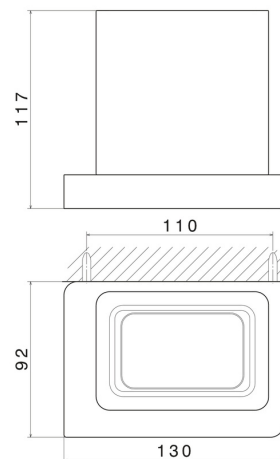

SQUARE ACCESSORIES

62906.58.061

Wall-mounted tumbler holder. Black ceramic - finish PVD
Copper Bronze

PVD Copper Bronze

FEATURES

Material
Installation

Ceramic
Wall mounted

TECHNICAL DRAWING

SQUARE ACCESSORIES

62906.58.061

Wall-mounted tumbler holder. Black ceramic - finish PVD Copper Bronze

AVAILABLE FINISHES

58.061

PVD Copper Bronze

01.014

finish Matt White