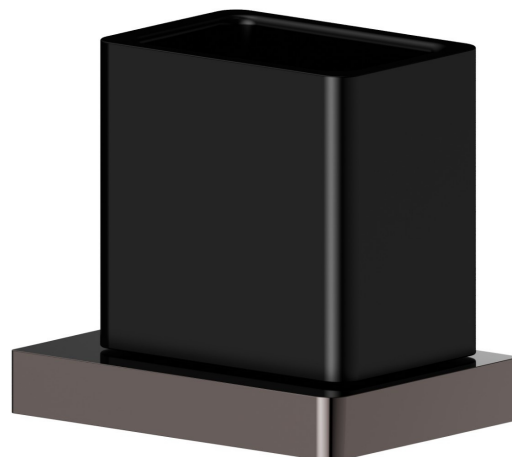

SQUARE ACCESSORIES

62906.58.063

Wall-mounted tumbler holder. Black ceramic - finish PVD Gun Metal

PVD Gun Metal

FEATURES

Material	Ceramic
Installation	Wall mounted

TECHNICAL DRAWING

SQUARE ACCESSORIES

62906.58.063

Wall-mounted tumbler holder. Black ceramic - finish PVD Gun Metal

AVAILABLE FINISHES

58.063

PVD Gun Metal

01.014

finish Matt White

01.093