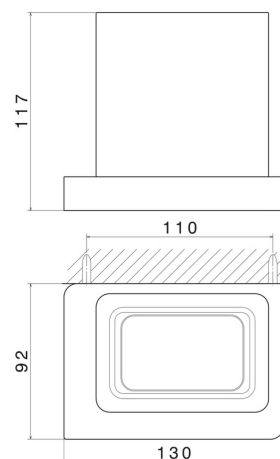

SQUARE ACCESSORIES

62906.58.063

Wall-mounted tumbler holder. Black ceramic - finish PVD Gun Metal

PVD Gun Metal

FEATURES

Material	Ceramic
Installation	Wall mounted

TECHNICAL DRAWING

SQUARE ACCESSORIES

62906.58.063

Wall-mounted tumbler holder. Black ceramic - finish PVD Gun Metal

AVAILABLE FINISHES

58.063

PVD Gun Metal

01.014

finish Matt White

01.093