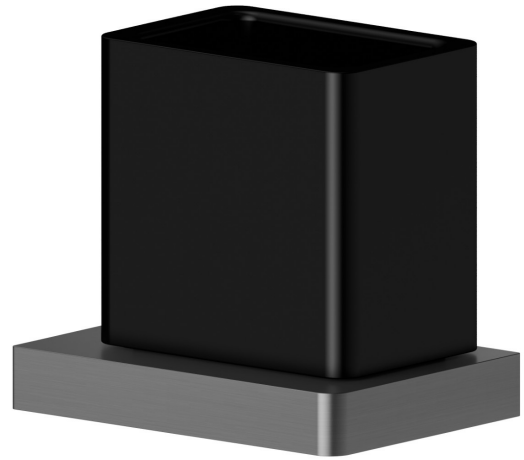

SQUARE ACCESSORIES

62906.59.064

Wall-mounted tumbler holder. Black ceramic - finish PVD
Brushed Gun Metal

PVD Brushed Gun Metal

FEATURES

Material	Ceramic
Installation	Wall mounted

TECHNICAL DRAWING

SQUARE ACCESSORIES

62906.59.064

Wall-mounted tumbler holder. Black ceramic - finish PVD Brushed Gun Metal

AVAILABLE FINISHES

59.064

PVD Brushed Gun Metal

01.014

finish Matt White

01.093