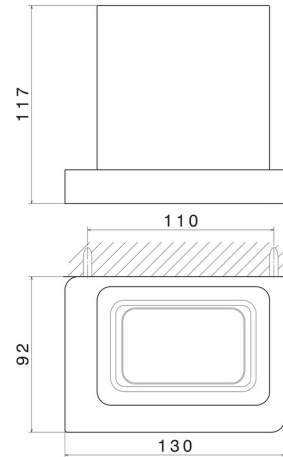

SQUARE ACCESSORIES

62906.59.064

Wall-mounted tumbler holder. Black ceramic - finish PVD
Brushed Gun Metal

PVD Brushed Gun Metal

FEATURES

Material	Ceramic
Installation	Wall mounted

TECHNICAL DRAWING

SQUARE ACCESSORIES